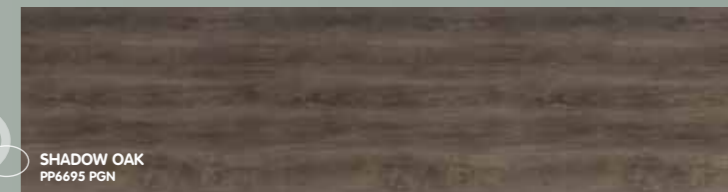

**TAKE A CLOSER LOOK**

**STEEL MATERIA**  
PP6067 SCO

**TAKE A CLOSER LOOK**

**SHADOW OAK**  
PP6695 PGN

**TAKE A CLOSER LOOK**

**BARK MICROPLANK**  
PP6058 MAT

**TAKE A CLOSER LOOK**

**WALNUT MICROPLANK**  
PP6361 MAT