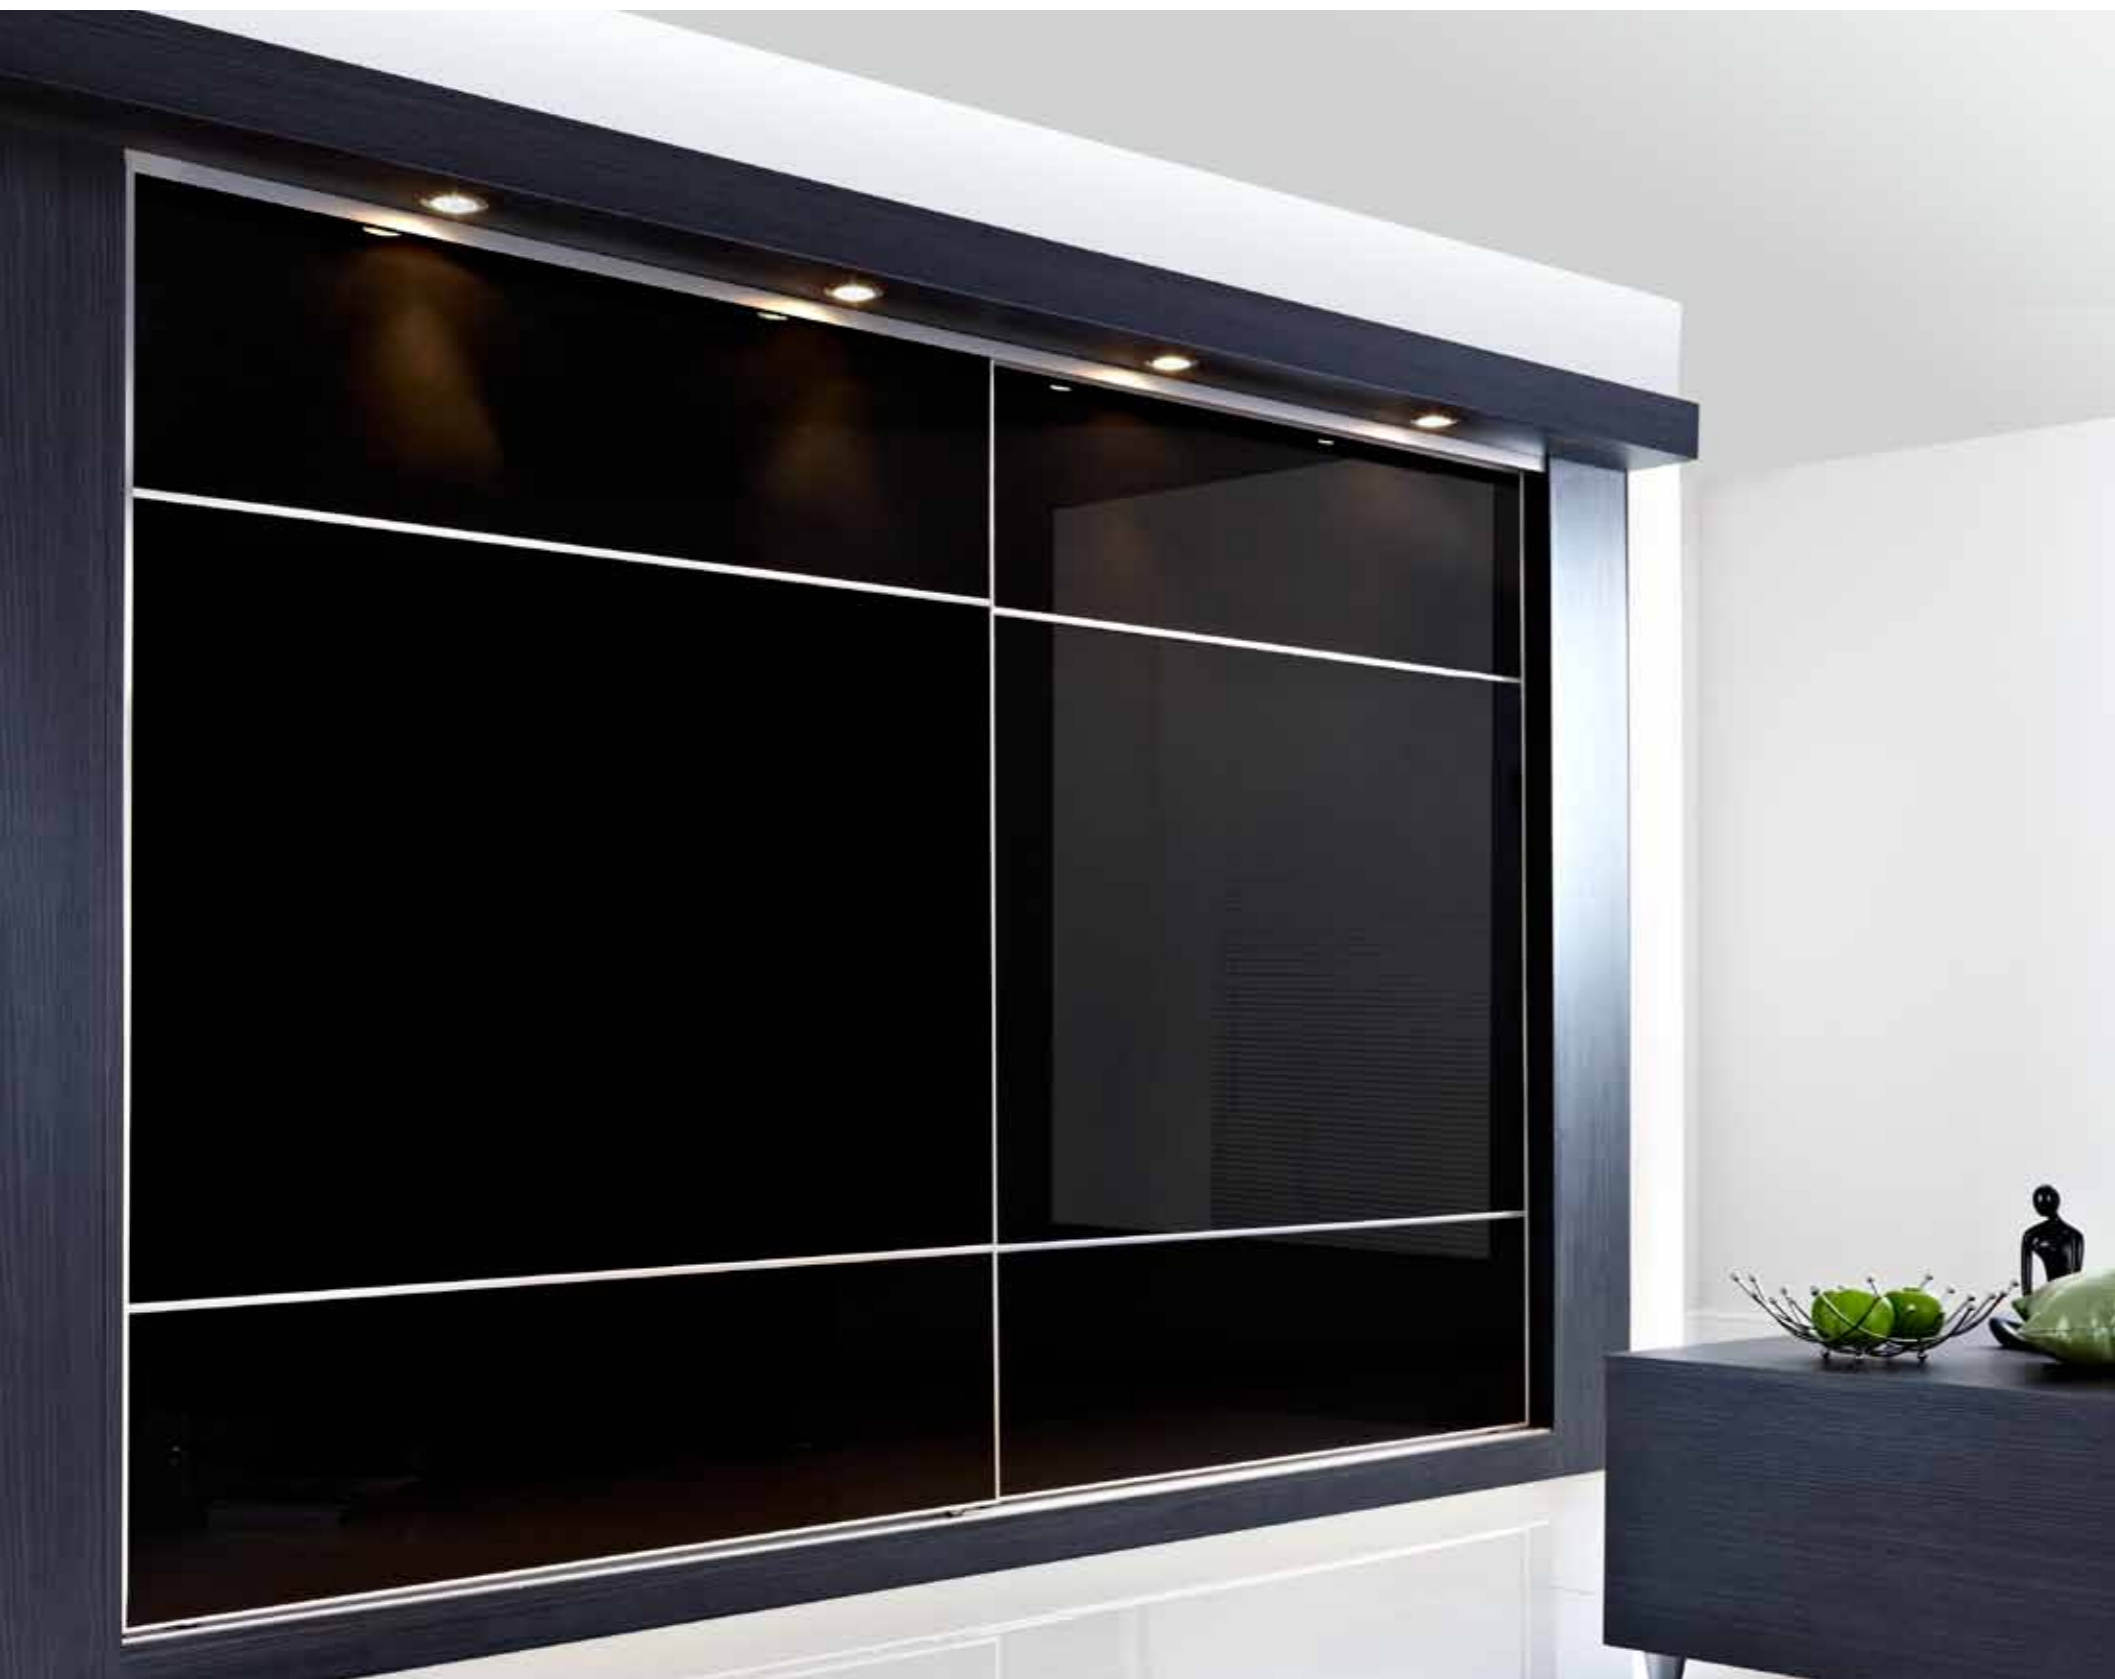

FRAME

Venice Bronze

DOORS

- Pearl White
- Bronze Mirror
- Pearl White

FRAME

Florence

DOORS

Black Glass

FRAME

Venice Satin

DOORS

Bright White

Burgundy

Bright White

FRAME

Tuscanny
Satin Silver