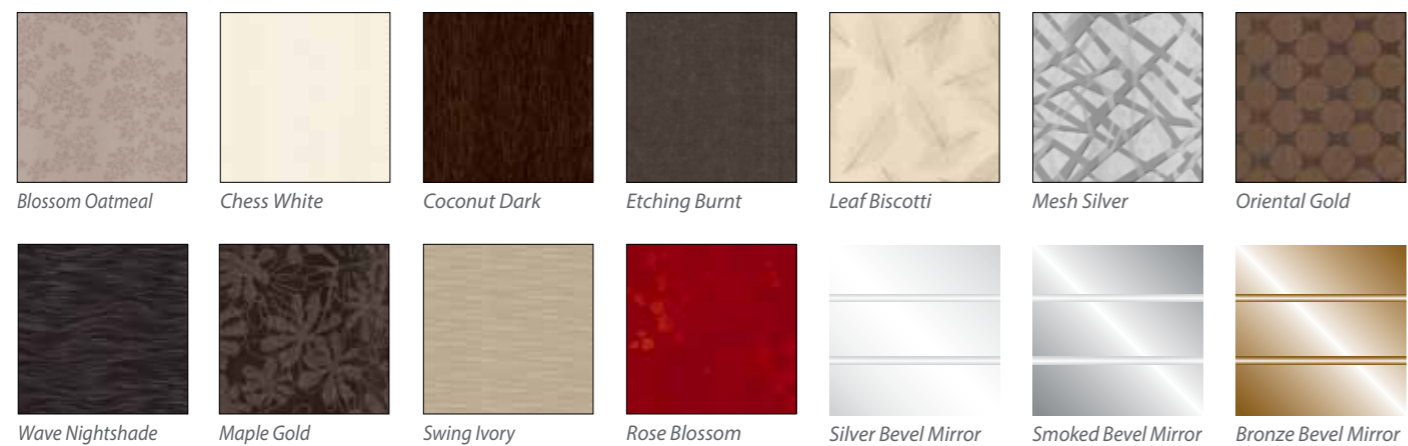

We can also supply shoe-racks, baskets & pull-down rails.

the only limit...
is your imagination

Glass Colours

Patterned Glass & Mirror

All colours shown are representations of actual material colours and should not be used to match against.