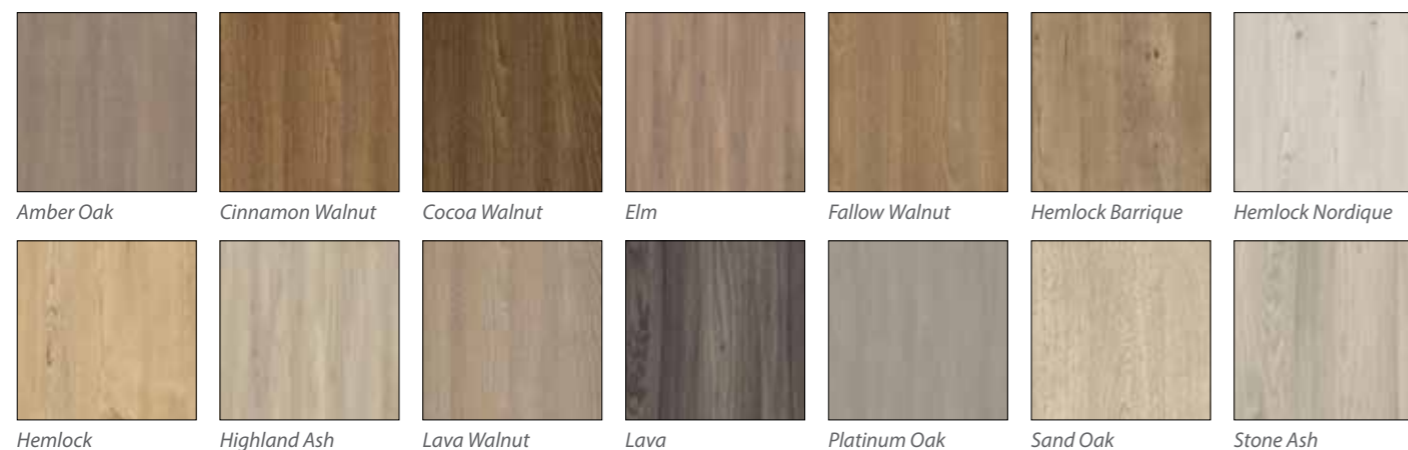

We can also supply shoe-racks, baskets & pull-down rails.

the only limit...
is your imagination

Glass Colours

Patterned Glass & Mirror

All colours shown are representations of actual material colours and should not be used to match against.

Glitters & 3D Foils

Wood Boards

All colours shown are representations of actual material colours and should not be used to match against.

Wood Grains

Plus the complete range of boards from Egger & Kronospan
www.egger.com
www.kronospan.co.uk

Natural Touch Textured Woodgrains

All colours shown are representations of actual material colours and should NOT be used to match against.

Frames

All colours shown are representations of actual material colours and should NOT be used to match against.