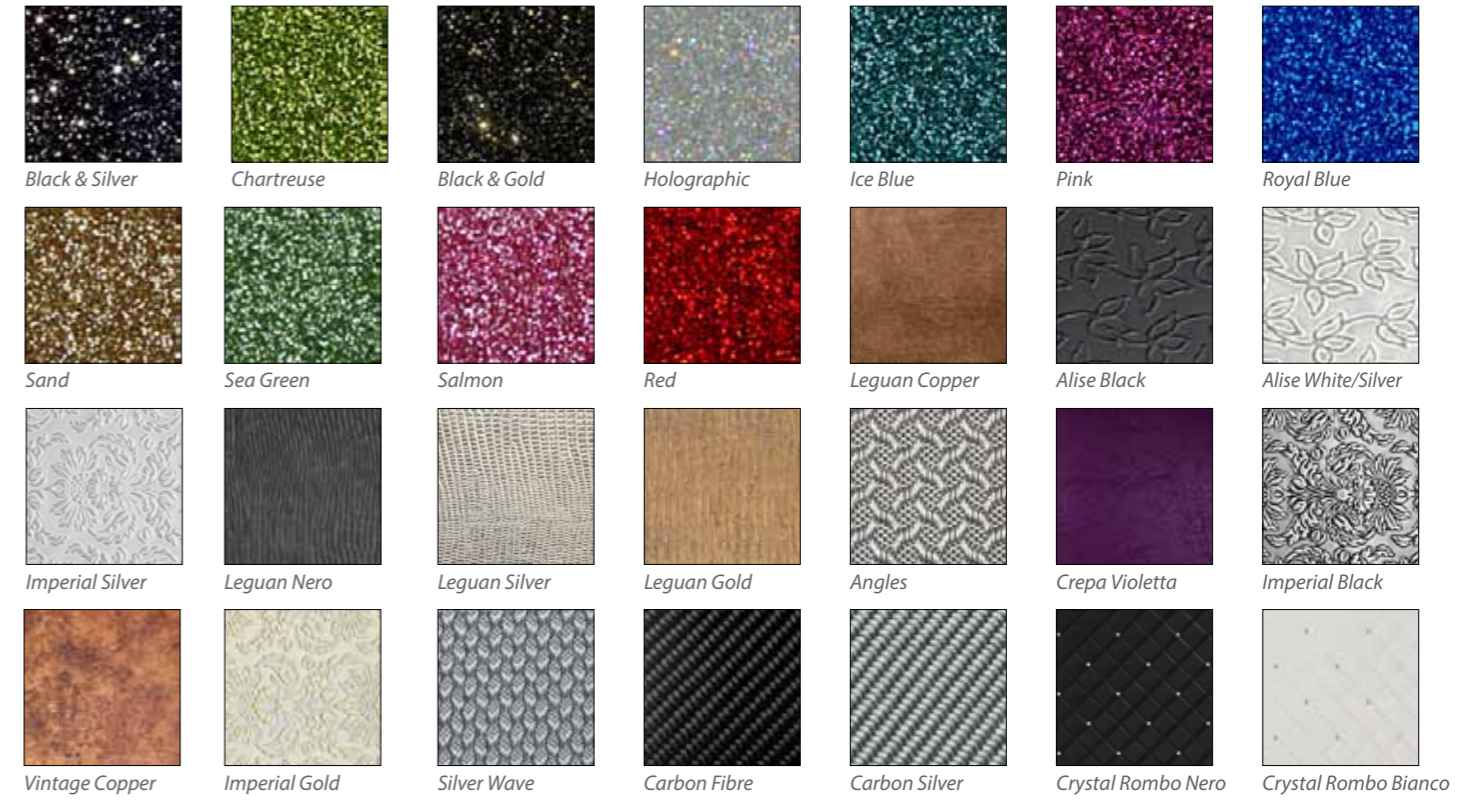

We can also supply shoe-racks, baskets & pull-down rails.

the only limit...
is your imagination

Glass Colours

Patterned Glass & Mirror

All colours shown are representations of actual material colours and should not be used to match against.

Glitters & 3D Foils

Wood Boards

All colours shown are representations of actual material colours and should not be used to match against.

Wood Grains

Plus the complete range of boards from Egger & Kronospan
www.egger.com
www.kronospan.co.uk